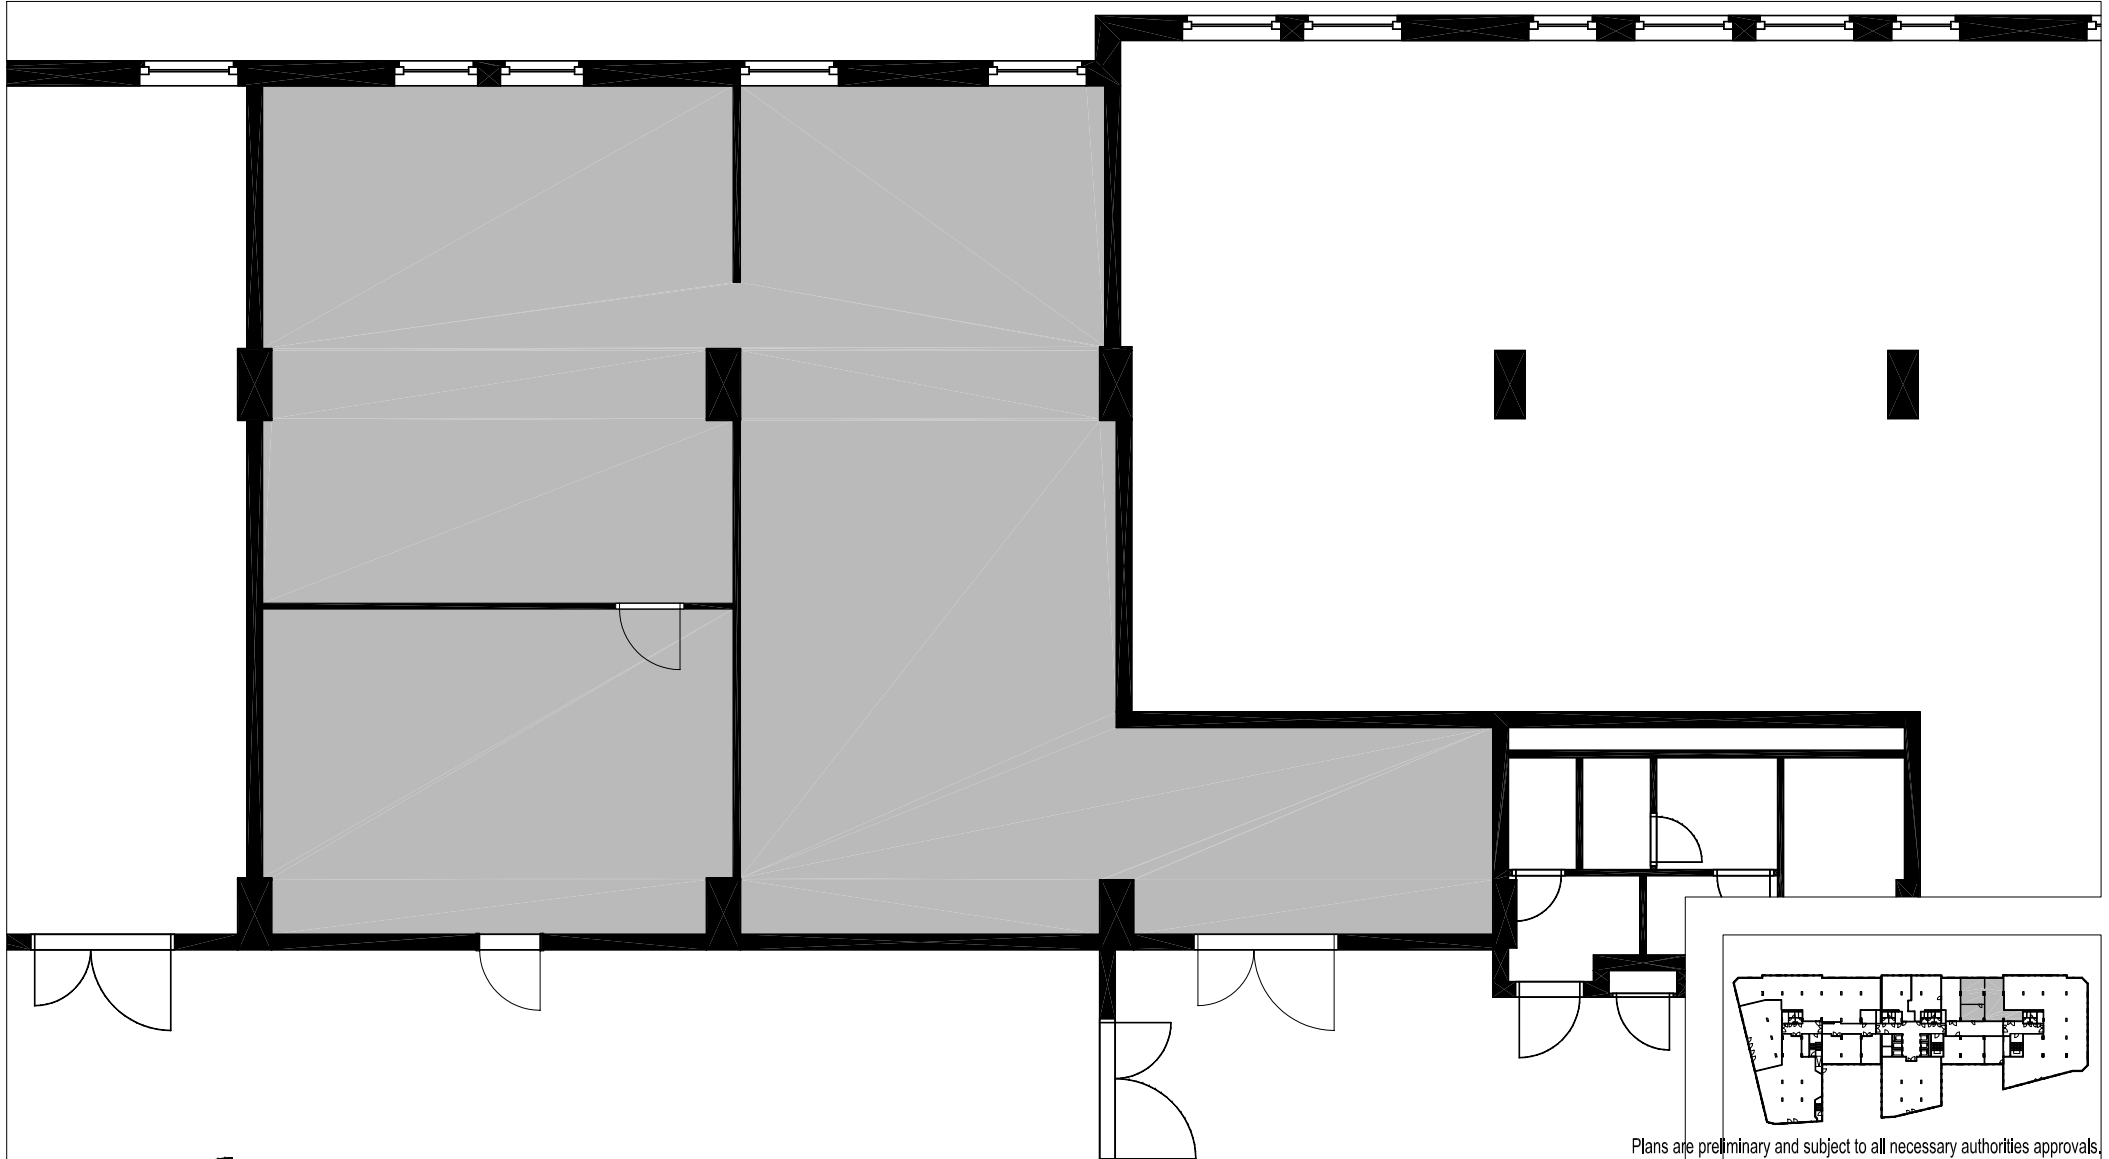

# PRAHA CITY CENTER

Nejlepší obchodní adresa v Praze. — The prime business address in Prague.

Plans are preliminary and subject to all necessary authorities approvals.

+1	Space plan	20.8.2008	1unx04sp.dwg	1unx04sp.pdf	UNIT X	1:100@A4	1	3 m
----	------------	-----------	--------------	--------------	--------	----------	---	-----